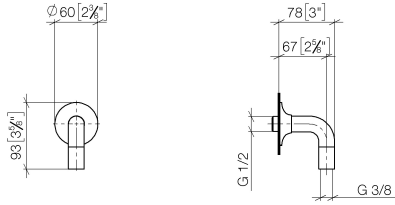

28 450 809

- 3/8" shower outlet
- rosette Ø 60 mm
- 1/2" connection

Intrinsic protection against back flow.

	Chrome	28 450 809-00
	Brushed Platinum	28 450 809-06
	Platinum	28 450 809-08
	Dark Chrome	28 450 809-19
	Brushed Durabronze (23kt Gold)	28 450 809-28
	Brushed Bronze	28 450 809-42
	Brushed Champagne (22kt Gold)	28 450 809-46
	Champagne (22kt Gold)	28 450 809-47
	Brushed Dark Platinum	28 450 809-99

Recommended miscellaneous

Concealed wall elbow -

- max. recess depth 163 mm
- min. recess depth 90 mm

35 085 970 90

28 450 809

mm [inches]

Flow rate chart

Certificates

WRAS_1810006. Belgaqua_22_280_2 IAPMO_4976 (4).
7_7.

28 450 809

Spare parts list

No.	Item Number	Name	Quantity used	Delivery time
1	90 27 80 021 00-00	rosette	1	10
2	09 16 01 014 90	ring	1	2
3	90 23 01 040 00 90	back-flow preventer	2	2
4	09 11 03 123-00	connection	1	10
5	90 21 02 069 00-00	cover	1	10